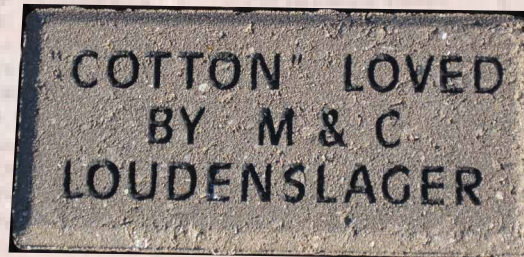

The SPCA of SWMI offers a lasting way to remember and honor a beloved pet, family member or friend. Cherish their memory with a personalized, engraved commemorative brick, or sturdy bench with an engraved plaque, permanently installed along the walkways on the SPCA grounds. The bricks and bench plaques are beautifully engraved, weatherproof, and will last for many years as a reminder of a loving friend and companion.

Your purchase will also have the added benefit of helping to support the local SPCA and our mission of rescuing abused, abandoned animals, providing a safe, nurturing place for recovery, and adopting them into loving families.